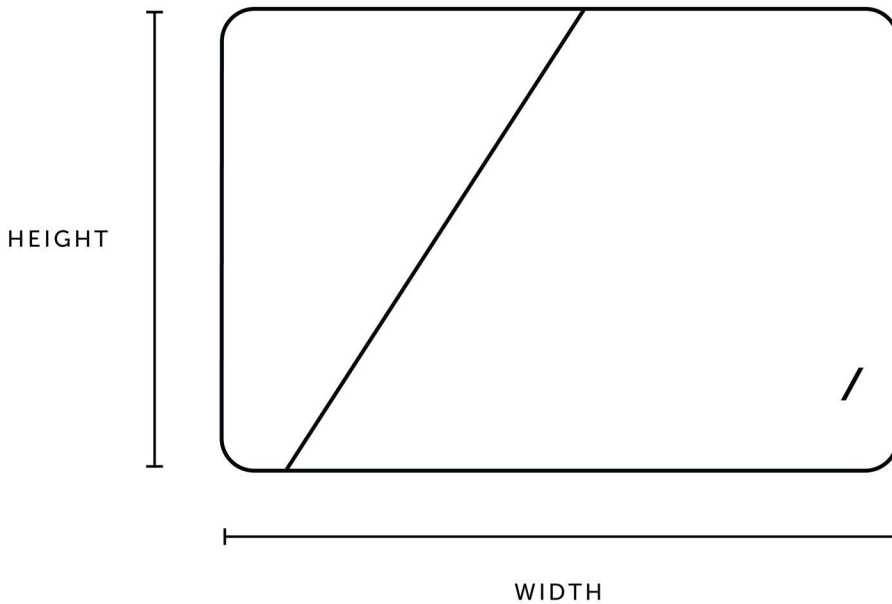

# STOW SLIM FOR MACBOOK SIZE GUIDE

## INTERNAL DIMENSIONS - Will my computer fit?

MODEL	HEIGHT	WIDTH
13"	9.25" / 23.5cm	13.38" / 34cm
15-16"	10.43" / 26.5cm	15.15" / 38.5cm

## EXTERNAL DIMENSIONS - Will it fit in my bag?

MODEL	HEIGHT	WIDTH	
13"	9.53" / 24.2cm	13.7" / 34.8cm	0.43" / 1.1cm
15-16"	10.94" / 27.8cm	15.67" / 39.8cm	0.43" / 1.1cm