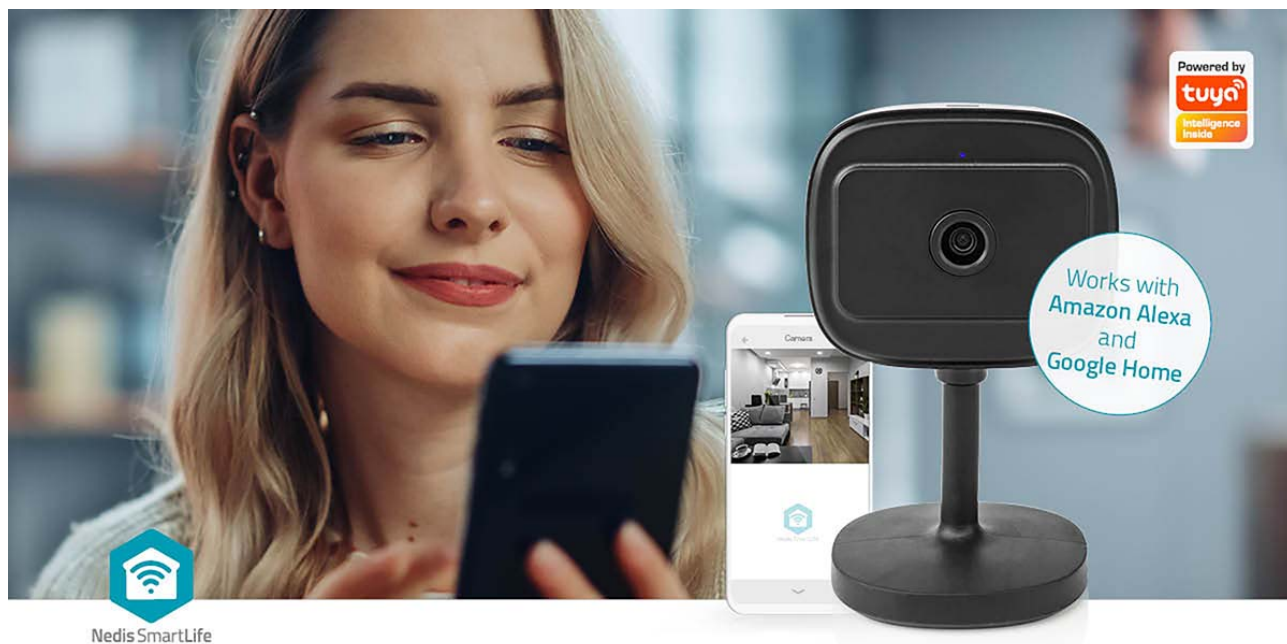

nedis

SmartLife Indoor Camera

Wi-Fi | Full HD 1080p | Cloud Storage (optional) / microSD (not included) / Onvif | With motion sensor | Night vision | Android™ / IOS

Brand: Nedis | Article number: WIFICI07CBK | Product EAN number: 5412810414086

Inner Carton EAN: 5412810415359 | Outer Carton EAN: 5412810415366

This easy to use Smart Indoor IP Camera with a flexible, bendy design can be simply connected to your existing Wi-Fi network to monitor rooms of your house and record any sound or motion, whether you are at home or on the road. The Nedis SmartLife app notifies you in case of movement and noise, so you can intervene in time.

Full HD Resolution

You can keep an eye and react to everything you see in real time via the app. Thanks to the micro SD slot, you can store recordings on a micro SD card up to 128 GB (not included). It records in Full HD resolution (1920x1080 pixels) for complete clarity of the images captured. There is also an option to save the video material in our app via a cloud solution.

Reacts to movement and sound

[Read more online](#)

Features

- Smart IP Indoor Camera - responds automatically to record any motion or sound in your room
- Easy to connect directly into your Wi-Fi network - no separate hub required
- Ideal for mobile monitoring of home, pets, children, etc.
- Motion and sound detection, both with adjustable sensitivity
- Two-way communication - to hear and speak to those in the room
- Full HD resolution - for crystal-clear footage capture
- Night vision function offering a range of approx. 10 m.