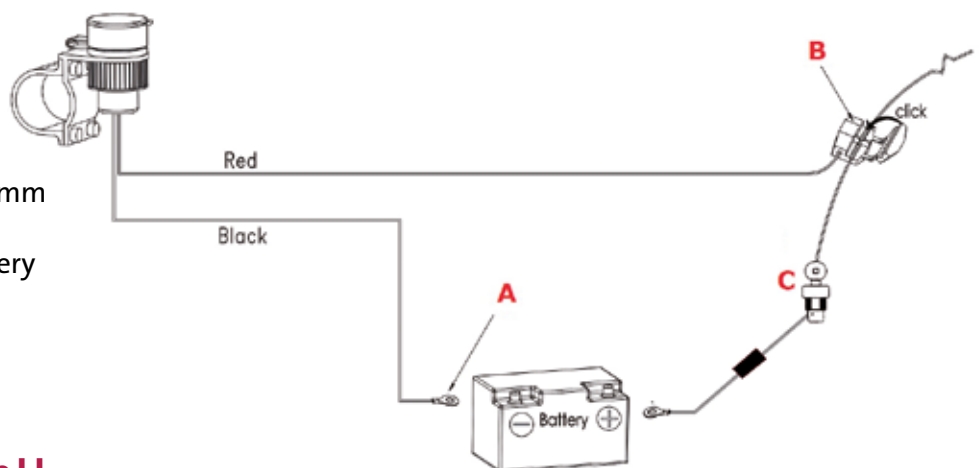

### New! With discharge protection

Dual USB Power Supply Motorbike 12 – 18 V. You can install the dual USB power supply (for connection to the bike's battery) with its strong mount on the handle bar or directly on the bike. Instead of buying a 12 V car adapter for each of your electronic devices you can use the USB power supply to charge all your units. Especially useful to charge your Smartphones, BT Intercom systems, XTC Action cams or GPS navigation systems.

### Technical Specifications

- Installation depth (inside) 45 mm
- Diameter (inside) 28 mm
- Connection cable for the battery
- Water resistant cover