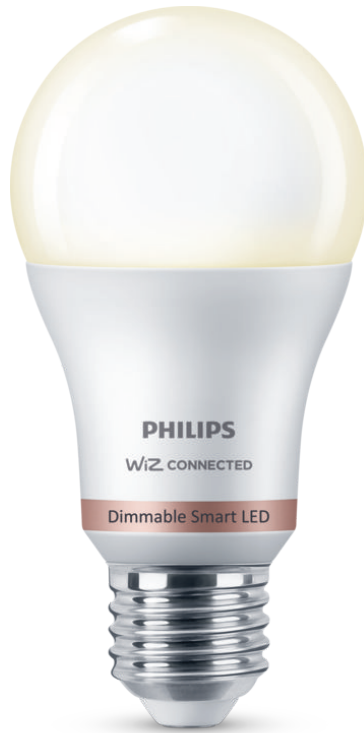

PHILIPS

Bulb 8W (Eq.60W)
A60 E27

Smart LED

Warm white

Plastic

Easy plug and play

Control with the WiZ app or
your voice

8719514372566

Get cosy warm white light

Bring warm white light to your E27 fittings with the Philips Smart LED dimmable white smart bulb. This bulb is WiZ-connected. Use with your existing Wi-Fi to control with the WiZ app or your voice.