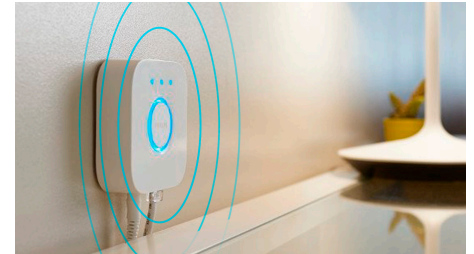

Set the right mood with warm to cool white light

These bulbs and light fixtures offer different shades of warm to cool white light. With complete dimmability from bright to low nightlights, you can tune your lights to the perfect shade and brightness of light for your daily needs.

Unlock full suite of smart light features with Hue Bridge

Add a Hue Bridge (sold separately) to your smart lights to experience the full suite of Philips Hue features. With a Hue Bridge, you can add up to 50 smart lights to control throughout your home. Create routines to automate your entire smart home lighting set-up. Control your lights while away from home or add accessories such as motion sensors and smart switches.