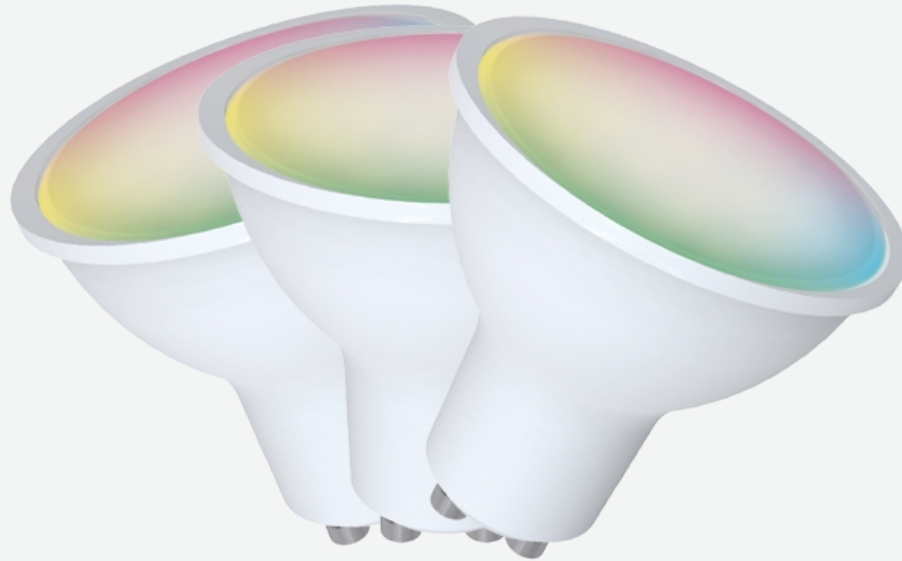

Denver SHL-450 (3 pack)

- RGB Wi-Fi GU10 SPOT
- Can show both RGB colours and white light, dimmable and colour temp. adjustable
- Control: APP - Denver Smart Home
- Compatible with Alexa/Google.
- Dimmable, scenes, schedule-setting via App.
- AC 220~240V, 50~60Hz
- Power rated: 5W
- Shape: GU10
- Luminous Flux: 300
- Color Temp.: (2700K-6500K)
- This package contains 3 pieces
- Lifetime: Up to 20.000 hours

-  Highlights
GU10, 5W, RGB + White, Timer, Amazon Alexa, Google Assistant
-  Power
5W Power rated
-  WIFI
Wi-Fi function
-  Software
DENVER SMART HOME (Tuya compatible)

Shipping information

Unit size: 5.40(w) x 5.40(d) x 4.90(h) cm