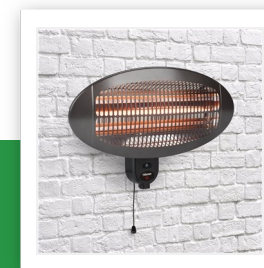

### Patio heater

Wall mountable - IPX4

This wall mountable patio heater can be adjusted to everyone's needs with its 3 different positions. Through its security value of IPX4 it is protected against splashing water.

Heating element	Quartz
IP rating	IPX4
Splash waterproof	Yes
Adjustable angle	0 - 45 °
Wall mountable	Yes
Power	2000 W
Heat setting(s)	650/1300/2000 W

2000  
WATT

IPX4

3x 