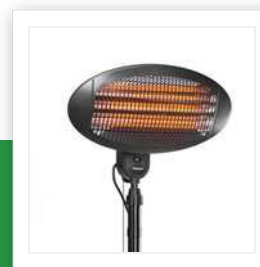

KA-5287

Patio heater

Wall mountable - IPX4

This patio heater can be used both as standard and as wall model. With its 3 positions this model can be adjusted to everyone's needs. Through its security value of IPX4 it is protected against splashing water.

Power	2000 W
Number of settings	3
Heat setting(s)	650-1300-2000
Height adjustable size	180-200 cm
Anti-tilt protection	Yes
Wall mountable	Yes
Dimensions	50 x 50 x 200 cm
Splash waterproof	Yes
IP rating	IPX4