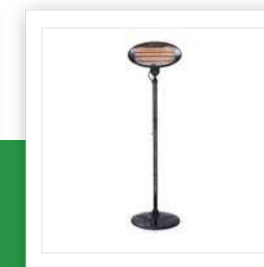

KA-5287

Patio heater

Wall mountable - IPX4

This patio heater can be used both as standard and as wall model. With its 3 positions this model can be adjusted to everyone's needs. Through its security value of IPX4 it is protected against splashing water.

Power	2000 W
Number of settings	3
Heat setting(s)	650-1300-2000
Height adjustable size	180-200 cm
Anti-tilt protection	Yes
Wall mountable	Yes
Dimensions	50 x 50 x 200 cm
Splash waterproof	Yes
IP rating	IPX4