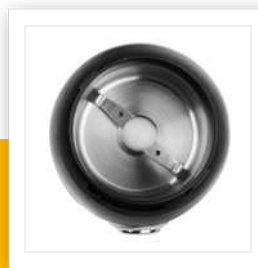

KM-2270

Coffee grinder

Stainless steel housing - Stainless steel blade

Stainless steel coffee grinder with a stylish 'fifties' design. You can grind up to 70 grams of coffee beans. 10 cups of fresh coffee can be made with this amount.

Material housing	Stainless steel
Material blades	Stainless Steel
Functions	Grinding
Lockable with safety switch	Yes
Cord storage	Yes
Power	150 W

Logistic Details - [Types.Intrastat_Caption]: [Items.Intrastat]