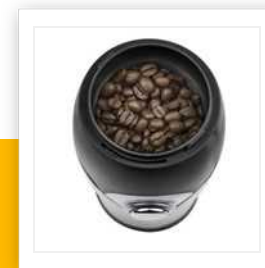

KM-2270

Coffee grinder

Stainless steel housing - Stainless steel blade

Stainless steel coffee grinder with a stylish 'fifties' design. You can grind up to 70 grams of coffee beans. 10 cups of fresh coffee can be made with this amount.

Material housing	Stainless steel
Material blades	Stainless Steel
Functions	Grinding
Lockable with safety switch	Yes
Cord storage	Yes
Power	150 W

Logistic Details - [Types.Intrastat_Caption]: [Items.Intrastat]