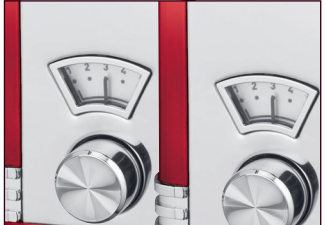

*Vintage*

2 separate operating elements

Solid metal housing (painted)

Reheat/defrost/quick stop function (illuminated)

Centring function

**PC-TA 1194 Toaster**

Without decoration

- > High-quality 4 slice toaster in an appealing vintage look
- > Solid metal housing (painted) with high-quality chrome applications
- > „Wide slot“ – extra wide toast slots (40 mm)
- > Massive 2 in1 bread roll attachment incl. Cool touch handles, also suitable for serving
- > Automatic and manual switch-off
- > 2 separate controls for individual use
- > 2 continuously adjustable toasting controllers
- > 2x degree of browning
- > 2x centring function for even browning
- > 2x defrost function (illuminated)
- > 2x reheat function (illuminated)
- > 2x quick-stop function (illuminated)
- > 1x bun warmer (removable)
- > 2x crumb drawer (removable)
- > Cord storage
- > 220–240 V, 50/60 Hz, 1370-1630 W

Massive 2 in1 bread roll attachment incl. Cool touch handles, also suitable for serving

Incl. individual browning display

Can be also used as a suitable set

Product:	Art. no:	20" / 40" / HQ-Container:
PC-TA 1194	501 194	860 / 1760 / 1980
Colour: Stainless steel/red	Art. EAN:	Device (W x H x D):
	4 006 160 119 404	292 x 265 x 180 mm
PU:	Export carton EAN:	Packaging (W x H x D):
2	4 006 160 227 772	425 x 318 x 215 mm
Delivery:	middle of august 2020	

**„Wide slot“  
extra wide  
toast slots  
(40 mm)**