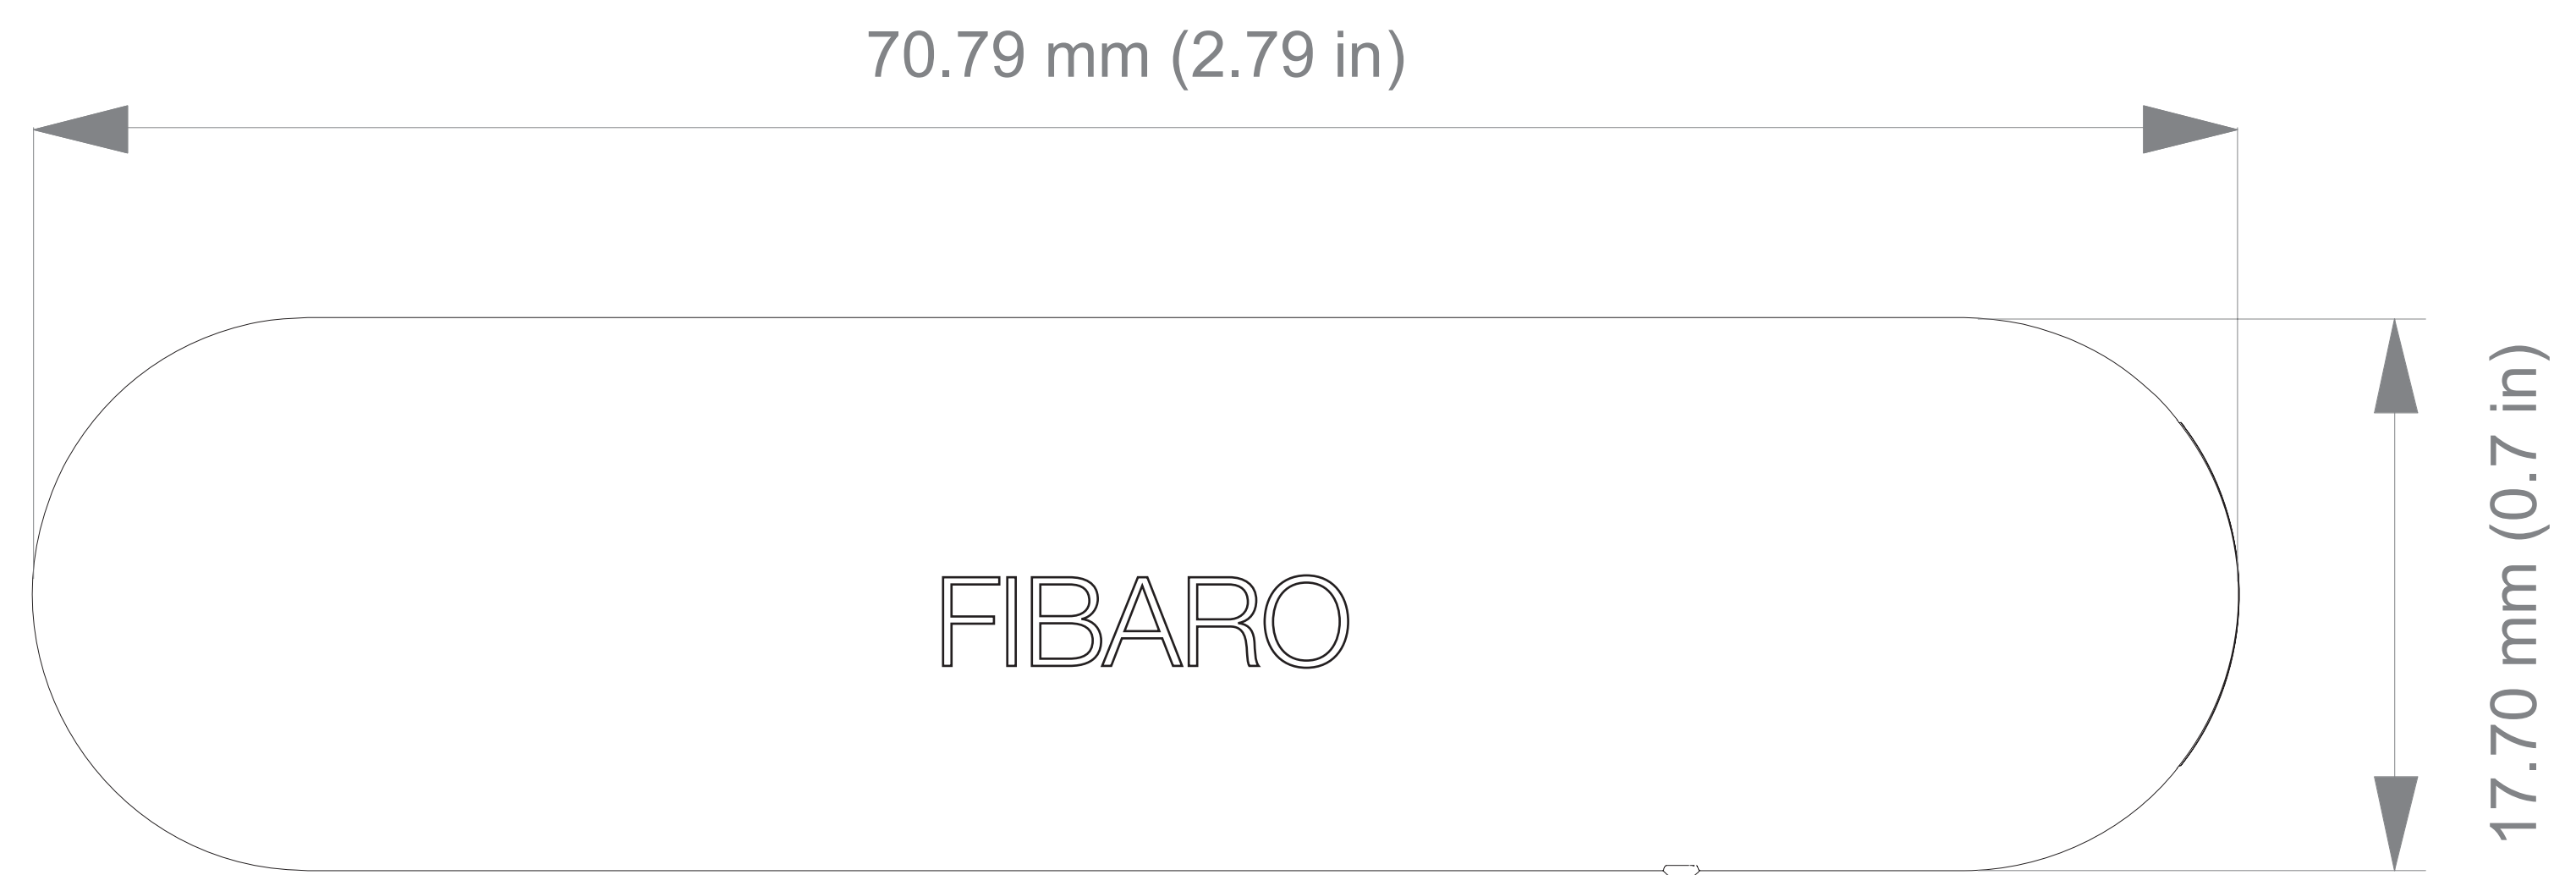

# EXTREMELY COMPACT

The FIBARO Door/Window Sensor 2 fits anywhere thanks to its even smaller than FIBARO Door/Window Sensor.