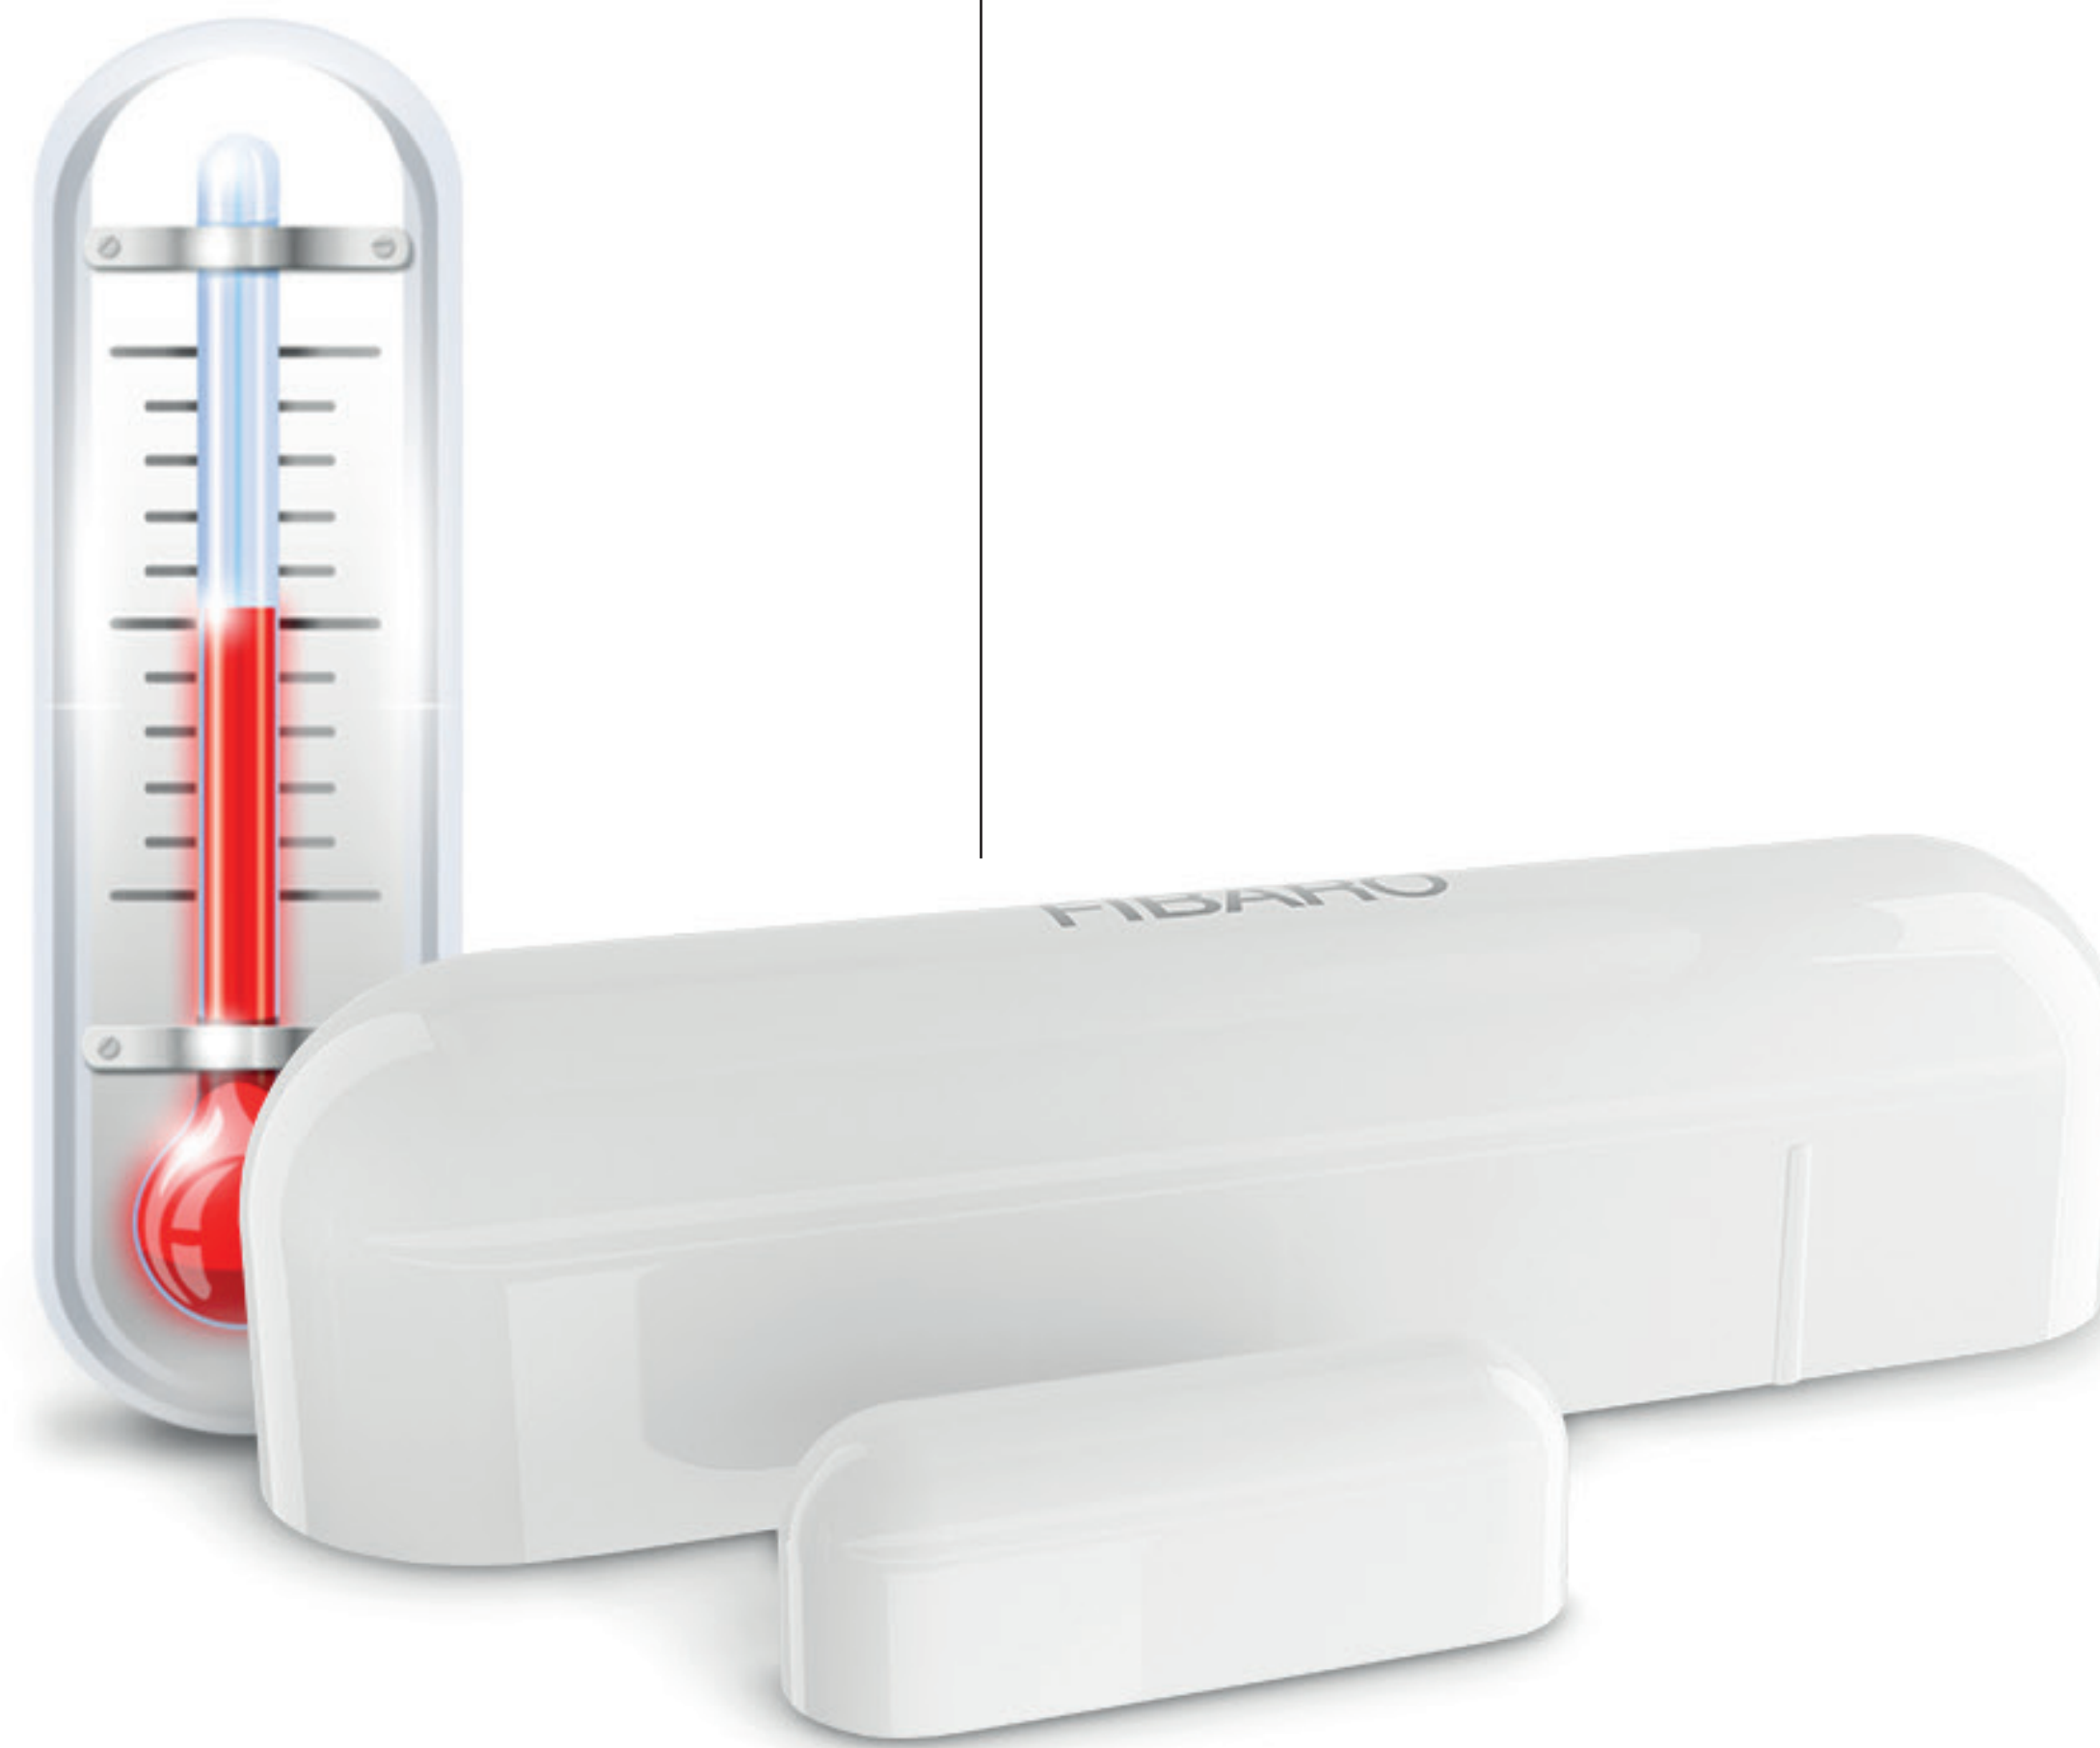

# DOOR / WINDOW SENSOR 2

A contact sensor with a temperature measurement feature

# NEW UNIVERSAL SENSOR

The FIBARO Door/Window Sensor 2 combines the functionality of the 2 devices: contact and temperature sensors in one easy to use product. It also has double tamper protection.

Contact Sensor

# CONTACT SENSOR

The FIBARO Door/Window Sensor 2 is easily mountable on doors, windows, garage doors, gates, roller blinds, closets, and more. Use it for monitoring the opening/closing of doors and windows.

# TEMPERATURE SENSOR

Control the temperature anywhere in the home.  
The FIBARO Door/Window Sensor 2 measures the temperature thanks to built-in temperature sensor.

21,25 °C

TWO DECIMAL PLACES