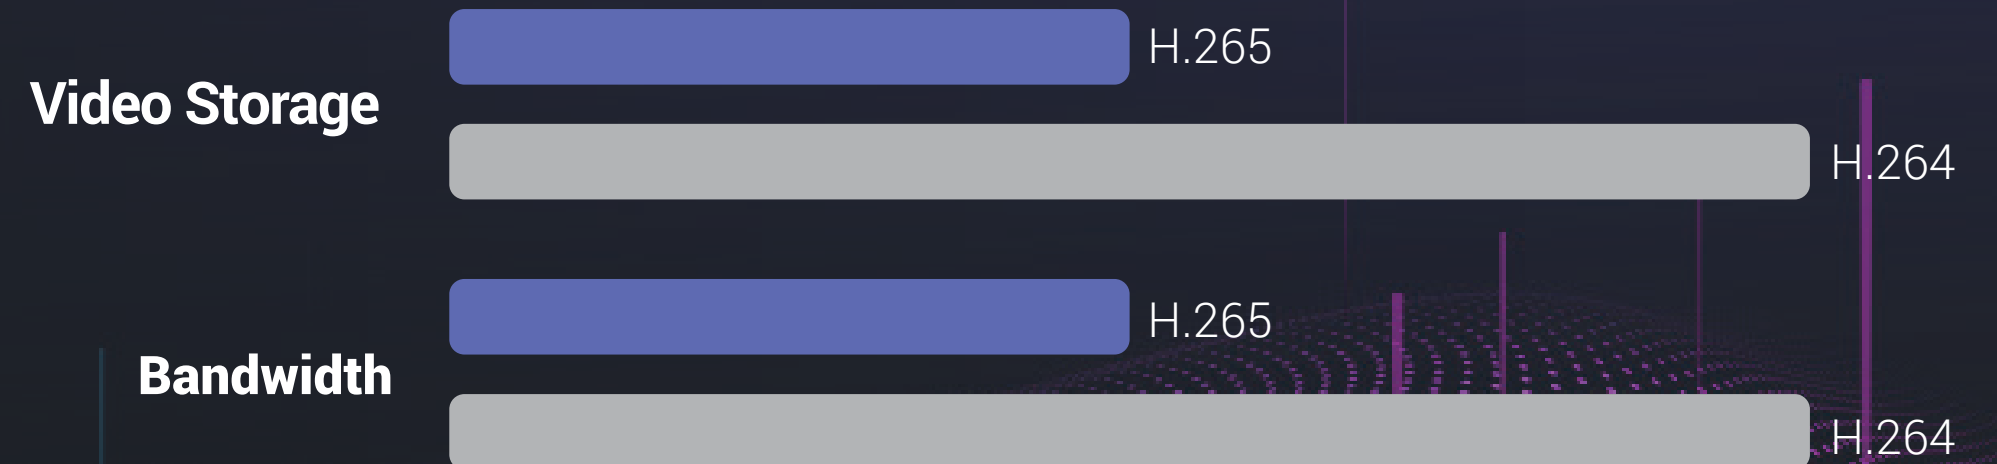

It saves money on storage and bandwidth

The camera features the advanced H.265 video compression technology, achieving better video quality with only half the bandwidth and half the storage space required by the previous H.264 video compression standard³.