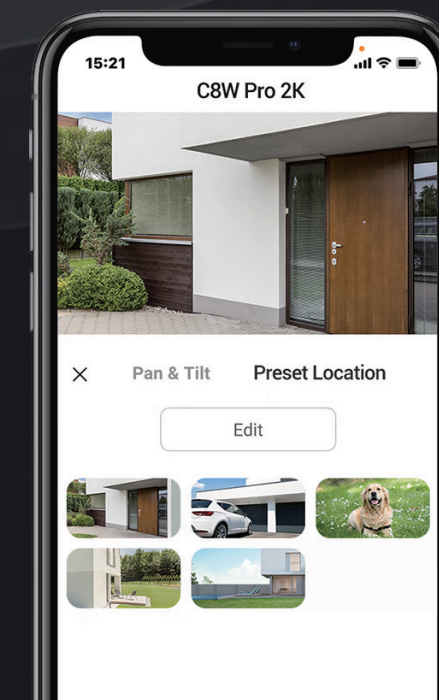

<https://www.ezvizlife.com/>

Front Door

Front Yard

Garage

Pin down the spots that matter to you most

No matter how complicated the tracking is, the camera always knows it's way back to your preferred viewing angle. You can pinpoint up to 12 angles via the EZVIZ App. Just click on your pre-set dots and the camera will automatically resume its place.