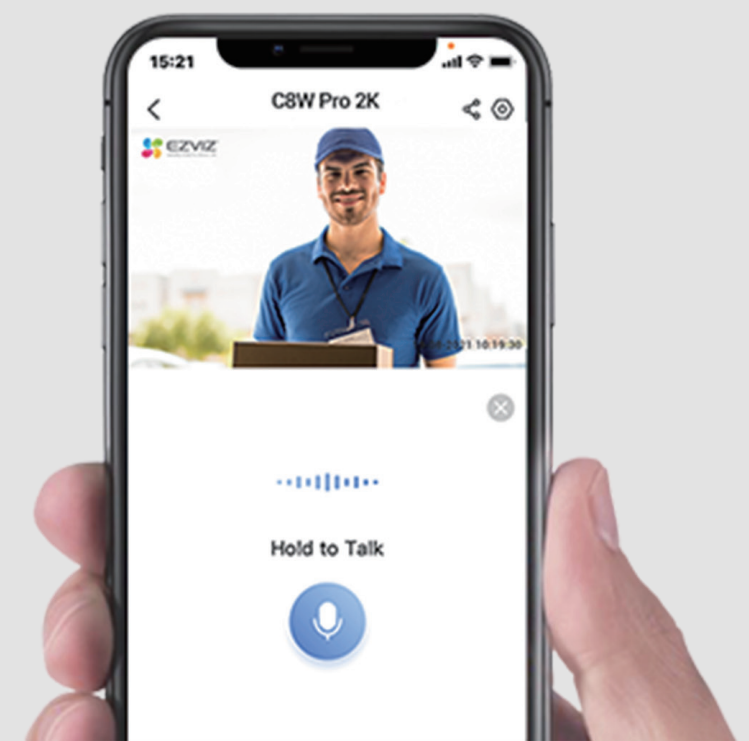

<https://www.ezvizlife.com/>

Front Door

Front Yard

Garage

Pin down the spots that matter to you most

No matter how complicated the tracking is, the camera always knows it's way back to your preferred viewing angle. You can pinpoint up to 12 angles via the EZVIZ App. Just click on your pre-set dots and the camera will automatically resume its place.

See, hear and talk, from anywhere

With the C8W Pro 2K , you can hear and talk to your family, welcome visitors, or turn away uninvited guests by simply using your smartphone.

Large, safe storage options that you can trust