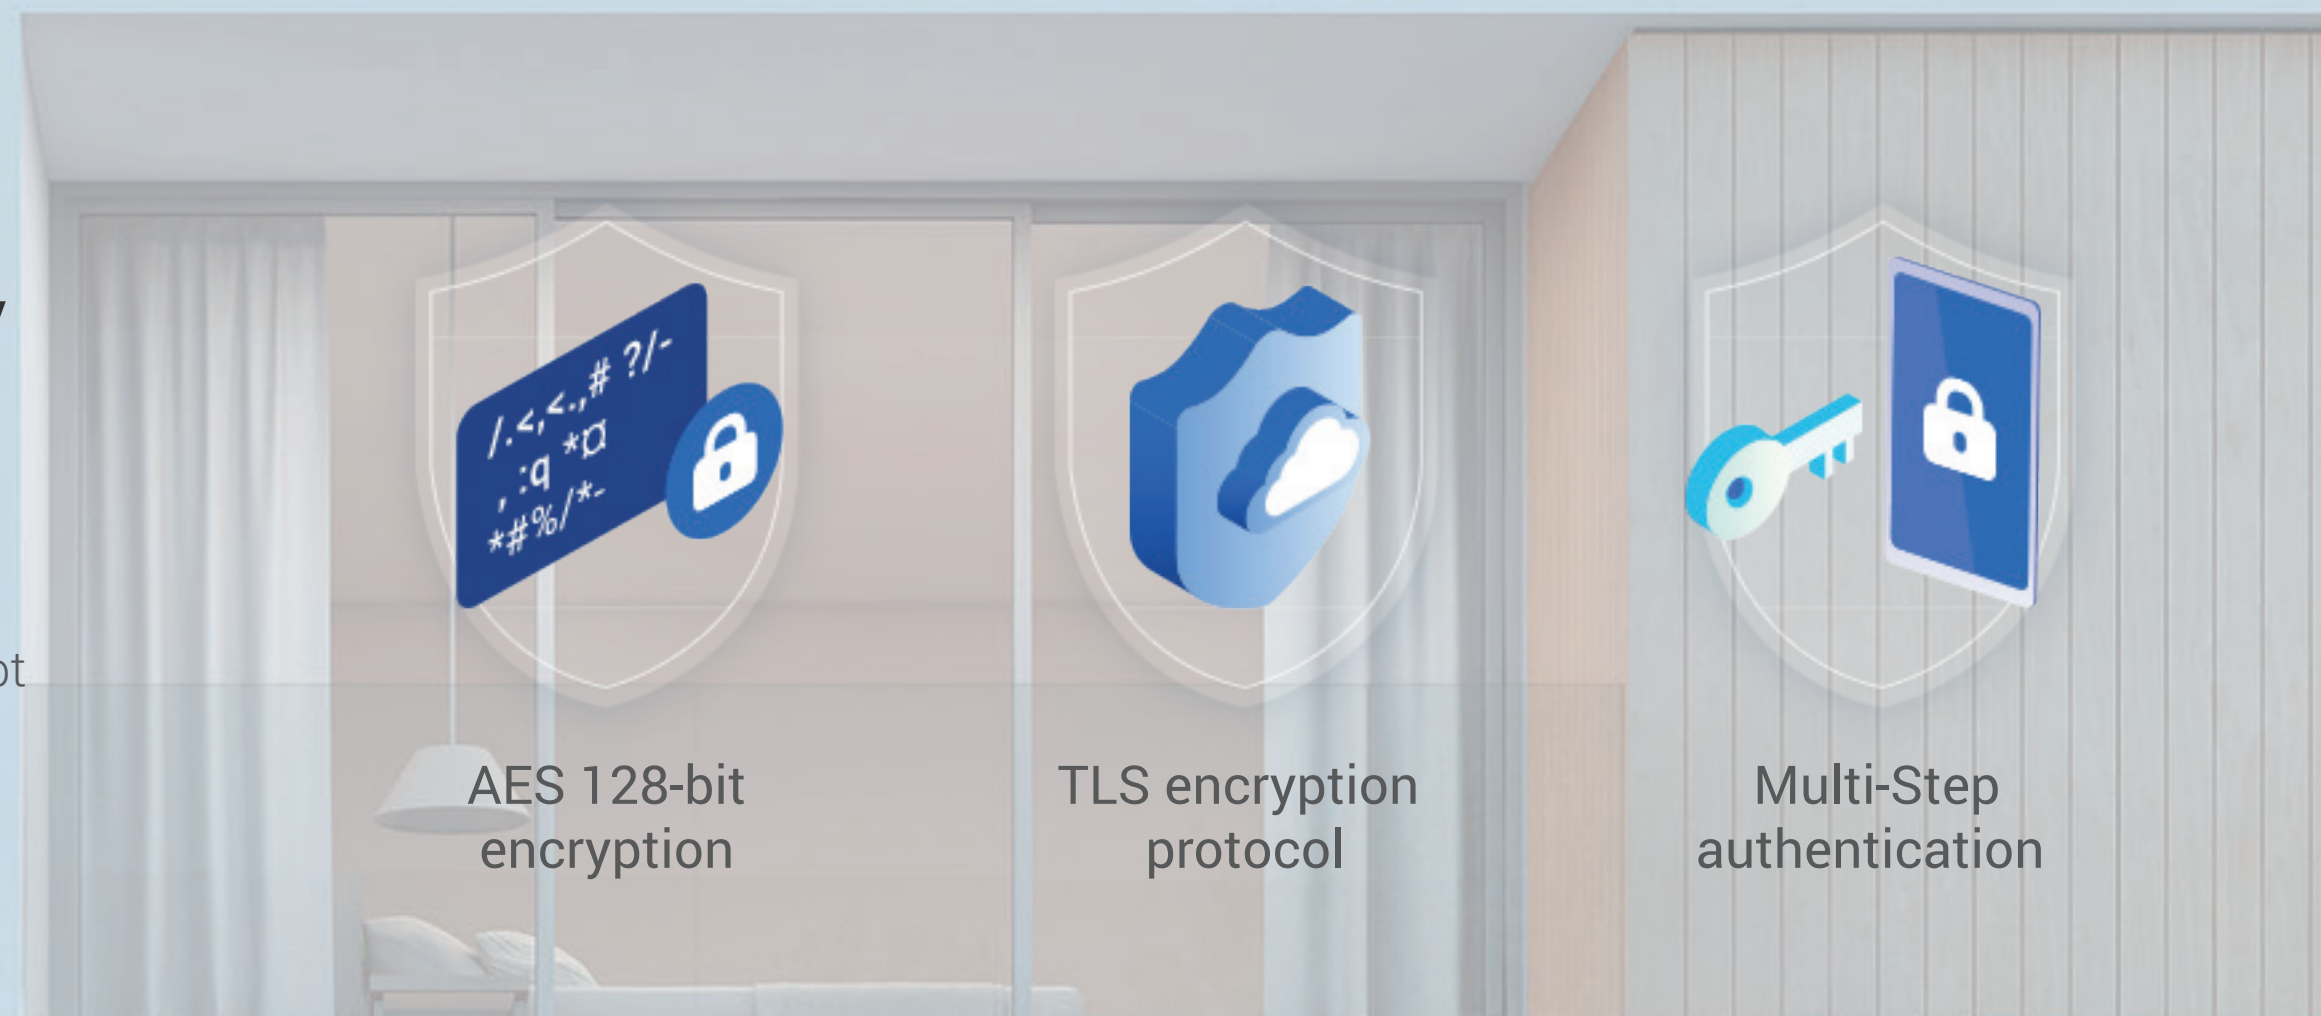

Actively guards your home

The camera features the active defense function to provide an extra layer of protection. Upon detection of intruders, the camera will set off a loud siren and flash two spotlights² for on-site deterrence.

It saves money on storage and bandwidth

The camera features the advanced H.265 video compression technology, achieving better video quality with only half the bandwidth and half the storage space required by the previous H.264 video compression standard³.

We protect your data and privacy

Protecting your data and privacy is our highest priority. Data transmission between the camera and the EZVIZ Cloud is encrypted from end to end. Only you have the keys to decrypt your data.