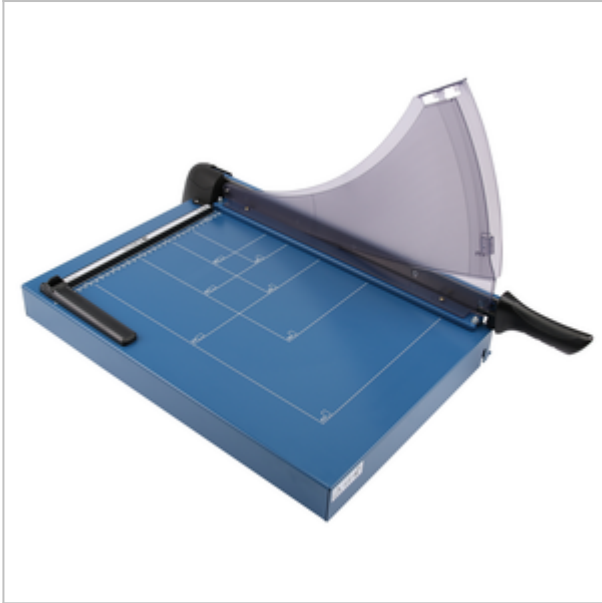

## Guillotine, OLYMPIA G 4640

---

### Guillotine A3

Perfect cut of photos, cards, printouts or laminated paper

Designed for office, home-office and school

- Number of sheets which can be cutted: 40 sheets
- 460 mm working width
- The paper base is a solid metal plate with scales
- The plate size is 360 x 460 mm
- Rubber feet for a safe usage
- Automatic fixation of the paper while cutting
- The fingers are protected

Dimensions: 730 x 394 x 370 mm

Weight: 8,2 kg