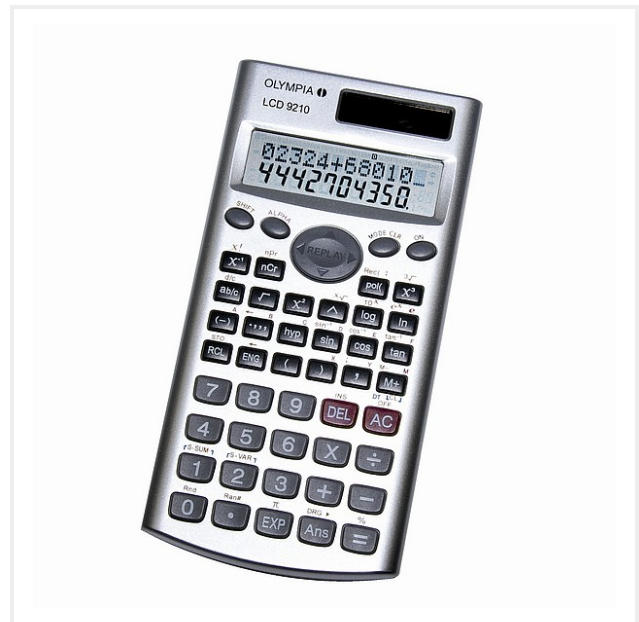

LCD 9210

- Scientific Calculator
- Plastic cover with high-quality UV-coating
- Material of Keys: Plastic
- Display method: LCD
- 12- and 10-Digit Display, 2 Lines
- 60 x 17.5 mm large Display
- Battery and Solar Cell powered
- 240 Functions
- Basic calculation
- Memory: 9
- 0-key
- Clear All
- Correct
- Hyperbolic Functions
- Co-ordinate Transformation
- Statistical calculation
- Standard Deviation
- Regression, Analysis
- Permutation, Combination
- Fractional arithmetic / Decimal calculation
- Semantic conversion

Color	Item Num.	Size	Weight	EAN
silver	4686	162 x 84 x 18 mm	0,11 kg	4030152046867