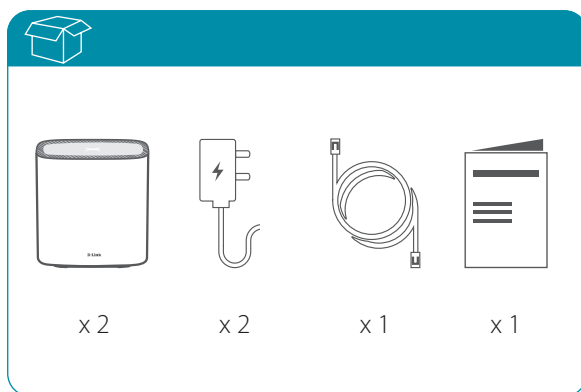

Quick Start Guide

M32

AX3200 Mesh System
(2 Pack)

<https://eu.dlink.com/support>